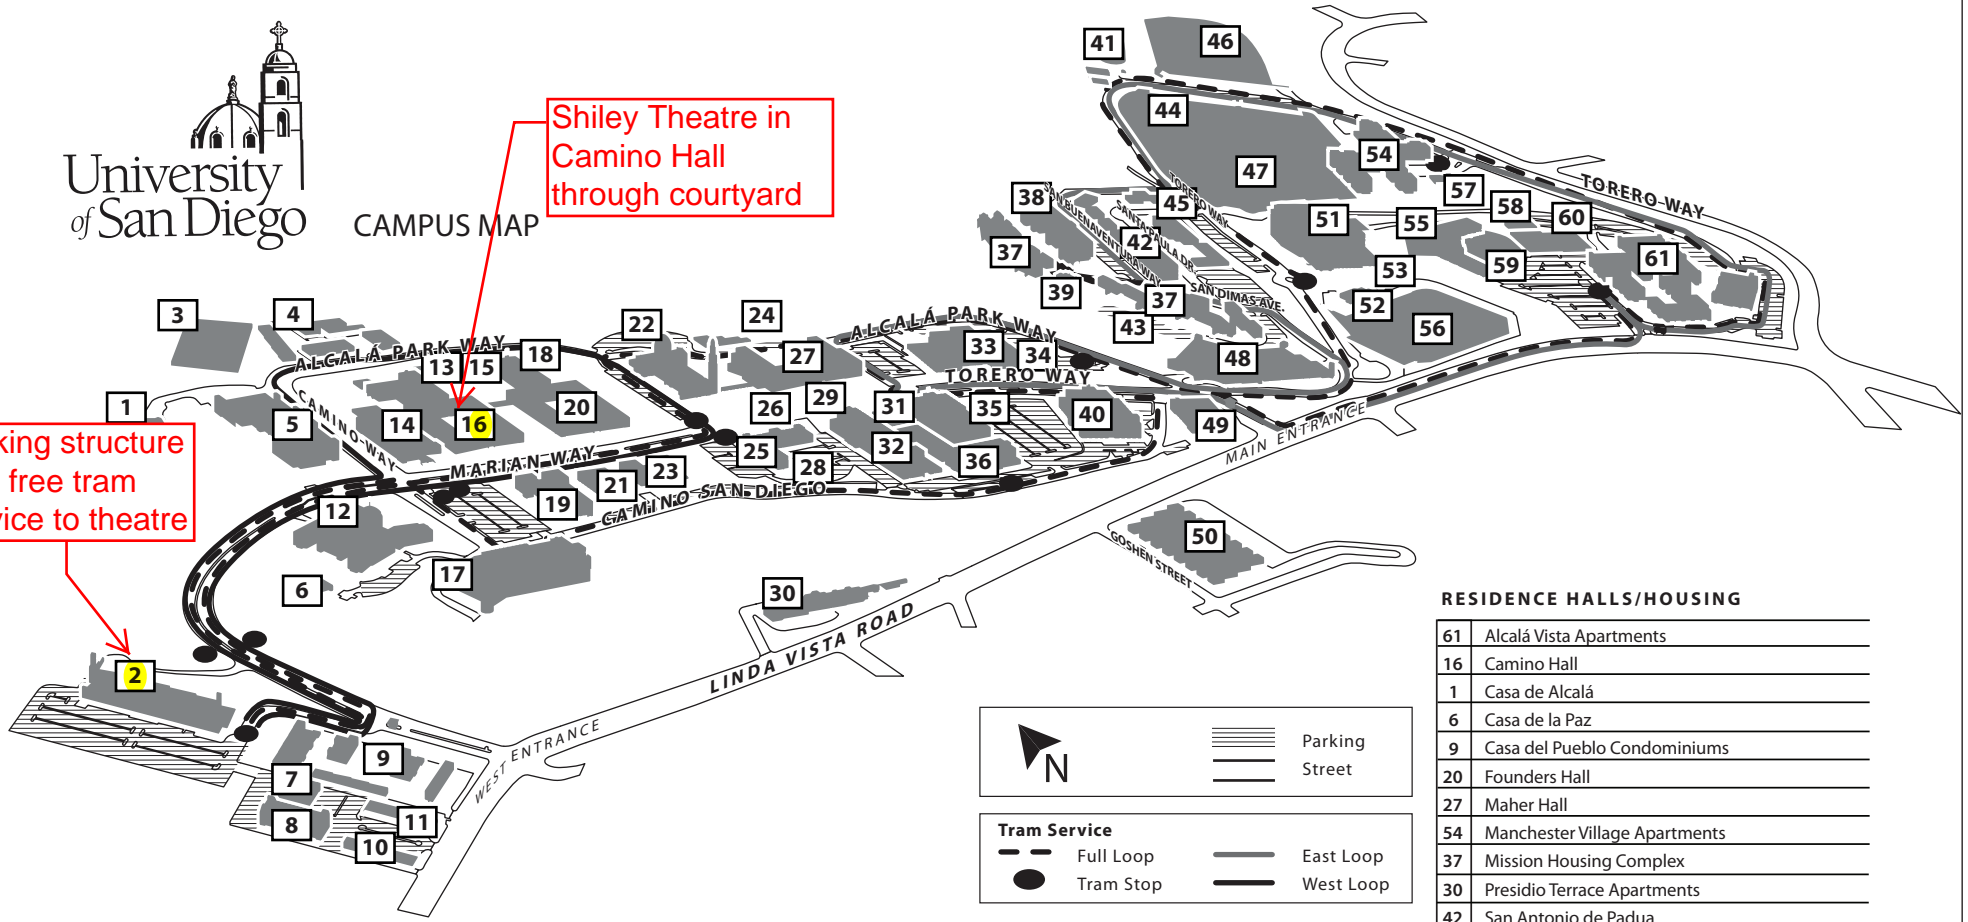

CAMPUS MAP

Shiley Theatre in Camino Hall through courtyard

Parking structure with free tram service to theatre

ACADEMIC/ADMINISTRATIVE FACILITIES

7	Alcalá Park West - Coronado	21	Manchester Executive Conference Center
8	Alcalá Park West - Barcelona	57	Manchester Child Development Center
10	Alcalá Park West - Ávila	39	Mission Crossroads
11	Alcalá Park West - Durango	5	Mother Rosalie Hill Hall
16	Camino Hall	19	Olin Hall
14	Copley Library	40	Pardee Legal Research Center
49	Degheri Alumni Center	24	Procurement; Copy and Graphics
4	Facilities Management Complex	28	Public Safety, Parking Services and Visitor Info
20	Founders Hall	15	Sacred Heart Hall
31	Guadalupe Hall	32	Serra Hall
23	Hahn School of Nursing and Health Science	17	Shiley Center for Science and Technology
33	Hahn University Center	45	St. Francis Center for Priestly Formation
25	Hughes Administration Center	13	Student Health Center
12	Joan B. Kroc Institute for Peace & Justice	34	Student Life Pavilion
36	Loma Hall and Bookstore	35	Warren Hall
27	MaHer Hall		

Tram Service

Parking
 Street

Full Loop
 East Loop
 West Loop
 Tram Stop

ATHLETIC FACILITIES

47	Cunningham Baseball Field
60	East Tennis Courts
52	Field House
51	Jenny Craig Pavilion
44	Manchester Valley Field
59	Pool
46	Softball Field
55	Sports Center
41	Sports Field
56	Torero Stadium
43	Valley Field
58	Weight Room
3	West Tennis Court

CHURCHES/PLAZAS

18	Founders Chapel
22	The Immaculata
26	Colachis Plaza
29	Plaza de San Diego
53	Eagan Plaza

ON CAMPUS DINING

5	Bert's Bistro
12	La Paloma
33	La Gran Terraza
34	Pavilion Dining/Tu Mercado
50	ATM/Concessions
27	Aromas
38	Missions Café